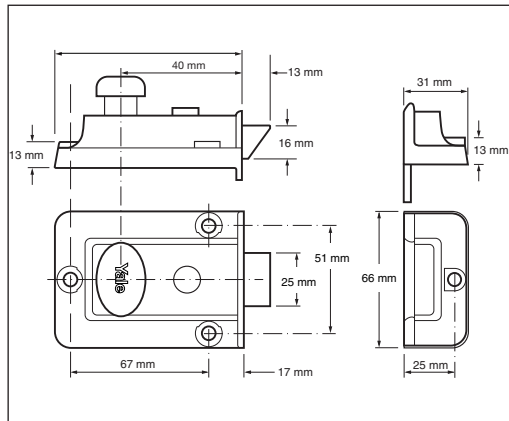

706 Traditional Nightlatch

- Snib function enables the latch to be held back or deadlocked internally
- Keyblank number: B-1109-KEY

10
YEAR
GUARANTEE

40MM
BACKSET

GLASS
PANELLED
DOORS

Item No	Product Code	Item Description	Finish	Packaging
630706101322	B-706-ENB-PB-40	706 NIGHTLATCH PB CYLS	ENB	Boxed

77 Traditional Nightlatch

- Snib function enables the latch to be held back or deadlocked internally
- Keyblank number: B-1109-KEY

10
YEAR
GUARANTEE

60MM
BACKSET

Item No	Product Code	Item Description	Finish	Packaging
630077101162	B-77-CH-CH-60	77 NIGHTLATCH CH	Chrome	Boxed
630077101322	B-77-ENB-PB-60	77 NIGHTLATCH ENB PB CYL	ENB	Boxed
630077101329	B-77-ENB-SC-60	77 NIGHTLATCH ENB SC CYL	ENB	Boxed
630077101542	B-77-BLX-PB-60	77 NIGHTLATCH BRASSLUX	Brasslux	Boxed
630077105162	P-77-CH-CH-60	P77 NIGHTLATCH CH	Chrome	Clam Pack
630077105322	P-77-ENB-PB-60	P77 NIGHTLATCH ENB PB CYL	ENB	Clam Pack
630077105329	P-77-ENB-SC-60	P77 NIGHTLATCH ENB SC CYL	ENB	Clam Pack
630077105542	P-77-BLX-PB-60	P77 NIGHTLATCH BRASSLUX	Brasslux	Clam Pack
630077205105	P-77KC-ENB-60	P77KC TRAD.NIGHTLATCH ENB (LESS CYLINDER)	ENB	Clam Pack