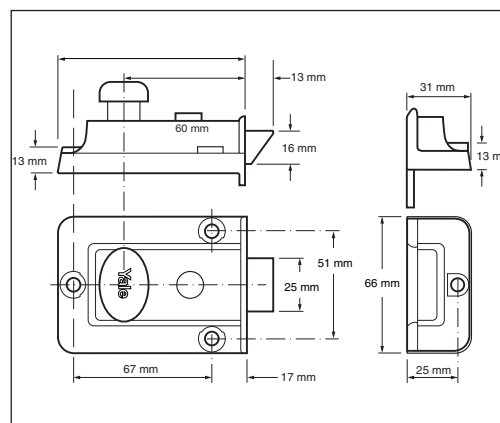

706 Traditional Nightlatch

- Snib function enables the latch to be held back or deadlocked internally
- Keyblank number: B-1109-KEY

10
YEAR
GUARANTEE

40MM
BACKSET

GLASS
PANELLED
DOORS

Item No	Product Code	Item Description	Finish	Packaging
630706101322	B-706-ENB-PB-40	706 NIGHTLATCH PB CYLS	ENB	Boxed

77 Traditional Nightlatch

- Snib function enables the latch to be held back or deadlocked internally
- Keyblank number: B-1109-KEY

10
YEAR
GUARANTEE

60MM
BACKSET

Item No	Product Code	Item Description	Finish	Packaging
630077101162	B-77-CH-CH-60	77 NIGHTLATCH CH	Chrome	Boxed
630077101322	B-77-ENB-PB-60	77 NIGHTLATCH ENB PB CYL	ENB	Boxed
630077101329	B-77-ENB-SC-60	77 NIGHTLATCH ENB SC CYL	ENB	Boxed
630077101542	B-77-BLX-PB-60	77 NIGHTLATCH BRASSLUX	Brasslux	Boxed
630077105162	P-77-CH-CH-60	P77 NIGHTLATCH CH	Chrome	Clam Pack
630077105322	P-77-ENB-PB-60	P77 NIGHTLATCH ENB PB CYL	ENB	Clam Pack
630077105329	P-77-ENB-SC-60	P77 NIGHTLATCH ENB SC CYL	ENB	Clam Pack
630077105542	P-77-BLX-PB-60	P77 NIGHTLATCH BRASSLUX	Brasslux	Clam Pack
630077205105	P-77KC-ENB-60	P77KC TRAD.NIGHTLATCH ENB (LESS CYLINDER)	ENB	Clam Pack