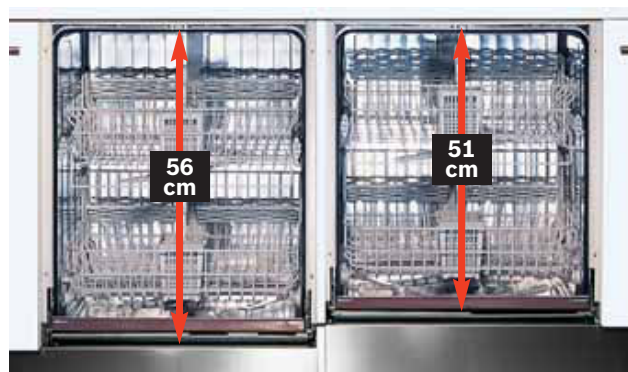

Logixx fully integrated 6-programme dishwasher

SBV69M10GB

Capacity **14 place settings**

Consumption rates (Eco 50°C)

Energy **1.05 kWh**

Water **12 litres**

Time **140 mins**

- Extra tall interior height for accommodating plates up to 33cm
- Brushed steel control panel with buttons
- 14 place settings
- Uses only 12 litres of water
- 6 programmes: Prerinse, Quick Wash 45°C, Economy 50°C, Delicate 40°C, Auto Daily 45°C-65°C, Intensive 70°C
- Half load
- Hygiene Extra
- IntensiveZone
- VarioSpeed – cuts programme times by up to 50%
- HydroSensor III – saves up to 4 litres of water
- Info light to indicate that the dishwasher is in use
- Time delay (1 – 24 hours)
- VarioFlex Plus basket system with VarioDrawer for ultimate space and flexibility
- 3-step Rackmatic™ height adjustable upper basket
- Foldable plate racks: 2 in upper basket and 4 in lower basket
- Large item spray head
- DosageAssist system
- Detergent aware
- 50% larger filter
- Energy efficient heat exchanger for hygienic condenser drying
- Stainless steel interior
- Safety lock
- Aquastop – 24 hr antiflood protection

86.5cm model compared with a standard dishwasher

Larger interior for added convenience

An additional benefit of the SBV69M10GB dishwasher is that it has an extra 5 cm of interior space. This means that even larger than normal items can be washed comfortably. For example if the top basket is adjusted, plates as large as 33cm can be accommodated in the lower basket. With its height adjustable feet the SBV69M10GB is suitable for niche heights from 865mm – 925mm.