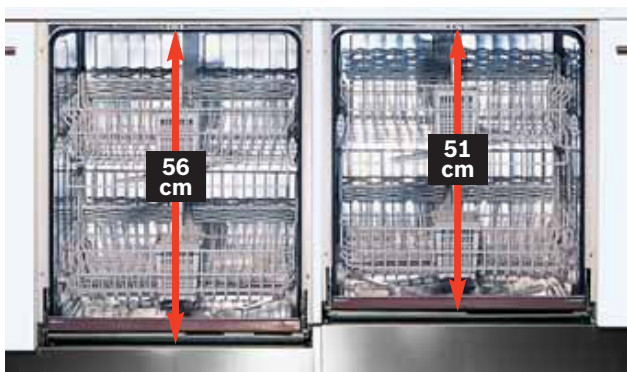

Exxcel fully integrated 5-programme dishwasher

SBV50E10GB black

Capacity **13 place settings**

Consumption rates (Eco 50°C)

Energy **1.05 kWh**

Water **12 litres**

Time **140 mins**

- Extra tall interior height for accommodating plates up to 33cm
- 13 place settings
- Uses only 12 litres of water
- 5 programmes: Prerinse, Quick Wash 45°C, Economy 50°C, Auto Daily 45°C-65°C, Intensive 70°C
- Half load
- HydroSensor III – saves up to 4 litres of water
- Time delay (3, 6 or 9 hours)
- Vario basket system
- 3-step Rackmatic™ height adjustable upper basket
- Foldable plate racks: 2 in lower basket
- Large item spray head
- DosageAssist system
- Detergent aware
- 50% larger filter
- Residual heat drying
- Stainless steel interior
- Safety lock
- Aquastop – 24 hr antiflood protection

86.5cm model compared with a standard dishwasher

Larger interior for added convenience

An additional benefit of the SBV50E10GB dishwasher is that it has an extra 5 cm of interior space. This means that even larger than normal items can be washed comfortably. For example if the top basket is adjusted, plates as large as 33cm can be accommodated in the lower basket. With its height adjustable feet the SBV50E10GB is suitable for niche heights from 865mm – 925mm.