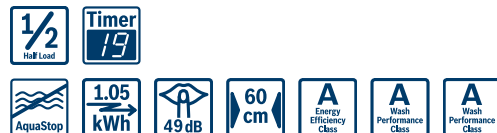

Exxcel fully integrated 5-programme dishwasher

SMV50E00GB black

Capacity **13 place settings**
 Consumption rates (Eco 50°C)
 Energy **1.05 kWh**
 Water **12 litres**
 Time **140 mins**

- 13 place settings
- Uses only 12 litres of water
- 5 programmes: Prerinse, Quick Wash 45°C, Economy 50°C, Normal 65°C, Intensive 70°C
- Half load
- Time delay (3, 6 or 9 hours)
- Vario basket system
- 3-step Rackmatic™ height adjustable upper basket
- Foldable plate racks: 2 in upper basket and 2 in lower basket
- Large item spray head
- DosageAssist system
- Detergent aware
- 50% larger filter
- Residual heat drying
- Stainless steel interior
- Safety lock
- Aquastop – 24 hr antiflood protection

Classixx fully integrated 4-programme dishwasher

SGV46M03GB brushed steel

Capacity **12 place settings**
 Consumption rates (Eco 50°C)
 Energy **1.05 kWh**
 Water **13 litres**
 Time **140 mins**

- 4 programmes: Prerinse, Quick Wash 45°C, Economy 50°C, Auto 55°C-65°C
- Half load
- LED salt and rinse aid indicators
- Silver baskets
- 2-step Rackmatic™ height adjustable upper basket
- Foldable plate racks: 2 in upper basket and 2 in lower basket
- Residual heat drying
- Aquastop – 24 hr antiflood protection
- Polinox and stainless steel interior